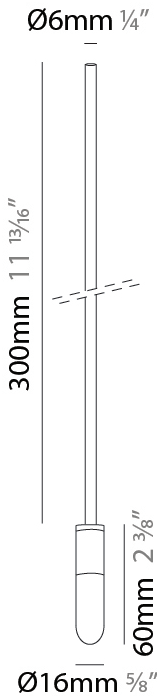

VIENI GIU SUSPENSION

D131584-

base number Finish
Options

1. To build a product code in our configurator select the specify button on the base model # product page
2. To build a manual product code on this datasheet choose from the options listed below in blue font and add the suffix to the base model #

GENERAL

Series: Vieni Giu
Partner: Knikerboker
Division: Design
Installation: Suspension
Product Type: Pendant
Mounting Location: Ceiling

PHYSICAL

Shape: Cylinder
Diameter (mm): 6
Diameter (in): 1/4
Height (mm): 300
Height (in): 11 13/16
Max. Overall Height (mm): 2000
Max. Overall Height (in): 78 3/4
Fixture Finish: EWH / EBK / MAN / COF / PRD / GLD / SBN / MBN / SLF / GLF / CLF / BRL
Fixture Material: Aluminum
Cable Details: 1700mm / 66 15/16" Cable

ELECTRICAL

Lamp Type: LED
Input Wattage (W): 1.5
Dimming: Non-Dimmable
Driver Included: Yes
Driver Location: Integrated
Driver Type: Constant Voltage - Universal
Driver Class: Class 2
Input Voltage (V): 120 - 277
Output Voltage (V): 12

LED

Color Temperature (°K): 3000
Max. Delivered Lumen (lm): 220
CRI: >85 CRI
Lamp Life (hrs): 50000

OPTICAL

RATINGS AND CERTIFICATIONS

Certified By: Certified for North American Standards
IP rating: IP20

PROJECT
TYPE
SPECIFIER
QUANTITY
DATE