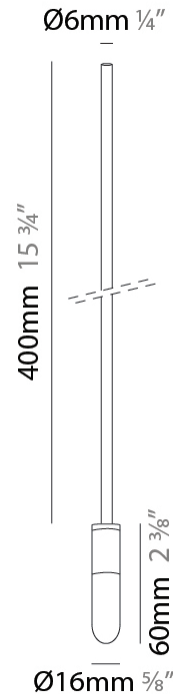

PROJECT
TYPE
SPECIFIER
QUANTITY
DATE

VIENI GIU SUSPENSION

D131585-

base number Finish
Options

1. To build a product code in our configurator select the specify button on the base model # product page
2. To build a manual product code on this datasheet choose from the options listed below in blue font and add the suffix to the base model #

GENERAL

Series: Vieni Giu
Partner: Knikerboker
Division: Design
Installation: Suspension
Product Type: Pendant
Mounting Location: Ceiling

PHYSICAL

Shape: Cylinder
Diameter (mm): 6
Diameter (in): 1/4
Height (mm): 400
Height (in): 15 3/4
Max. Overall Height (mm): 2000
Max. Overall Height (in): 78 3/4
Fixture Finish: EWH / EBK / MAN / COF / PRD / GLD / SBN / MBN / SLF / GLF / CLF / BRL
Fixture Material: Aluminum
Cable Details: 1600mm / 63" Cable

ELECTRICAL

Lamp Type: LED
Input Wattage (W): 1.5
Dimming: Non-Dimmable
Driver Included: No
Driver Location: Integrated
Driver Type: Constant Voltage - Universal
Driver Class: Class 2
Input Voltage (V): 120 - 277
Output Voltage (V): 12

LED

Color Temperature (°K): 3000
Max. Delivered Lumen (lm): 220
CRI: >85 CRI
Lamp Life (hrs): 50000

OPTICAL

RATINGS AND CERTIFICATIONS

Certified By: Certified for North American Standards
IP rating: IP20