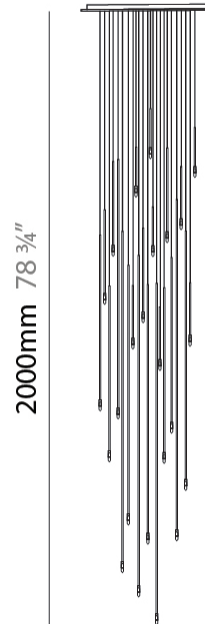

Ø700mm 27 ⁹/₁₆"