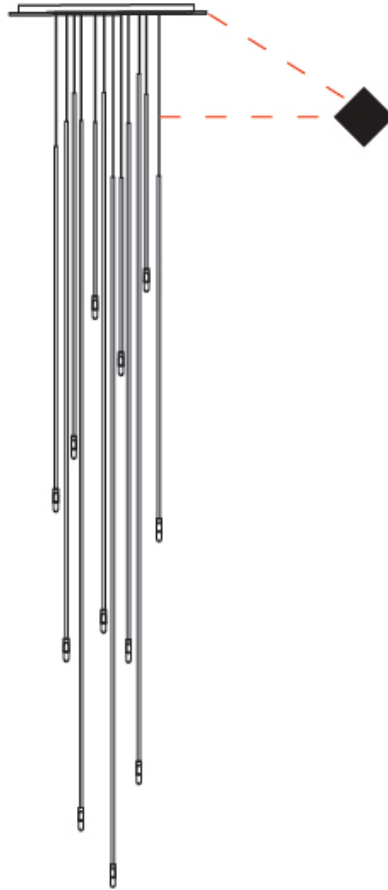

D131590-

PROJECT

TYPE

SPECIFIER

QUANTITY

DATE

D