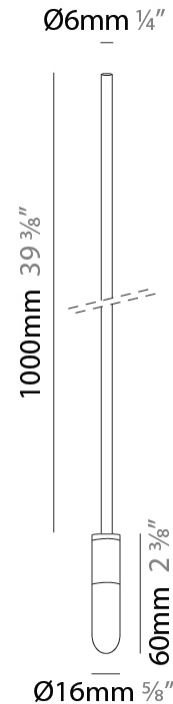

VIENI GIU SUSPENSION

D131587-

base number   Finish
Options

1. To build a product code in our configurator select the specify button on the base model # product page
2. To build a manual product code on this datasheet choose from the options listed below in blue font and add the suffix to the base model #

GENERAL

Series: Vieni Giu
Partner: Knikerboker
Division: Design
Installation: Suspension
Product Type: Pendant
Mounting Location: Ceiling

PHYSICAL

Shape: Cylinder
Diameter (mm): 6
Diameter (in): 1/4
Height (mm): 1000
Height (in): 39 3/8
Max. Overall Height (mm): 2000
Max. Overall Height (in): 78 3/4
Fixture Finish: EWH / EBK / MAN / COF / PRD / GLD / SBN / MBN / SLF / GLF / CLF / BRL
Fixture Material: Aluminum
Cable Details: 1000mm / 39 3/8" Cable

ELECTRICAL

Lamp Type: LED
Input Wattage (W): 1.5
Dimming: Non-Dimmable
Driver Included: Yes
Driver Location: Integrated
Driver Type: Constant Voltage - Universal
Driver Class: Class 2
Input Voltage (V): 120 - 277
Output Voltage (V): 12

LED

Color Temperature (°K): 3000
Max. Delivered Lumen (lm): 220
CRI: >85 CRI
Lamp Life (hrs): 50000

OPTICAL

RATINGS AND CERTIFICATIONS

Certified By: Certified for North American Standards
IP rating: IP20

PROJECT
TYPE
SPECIFIER
QUANTITY
DATE