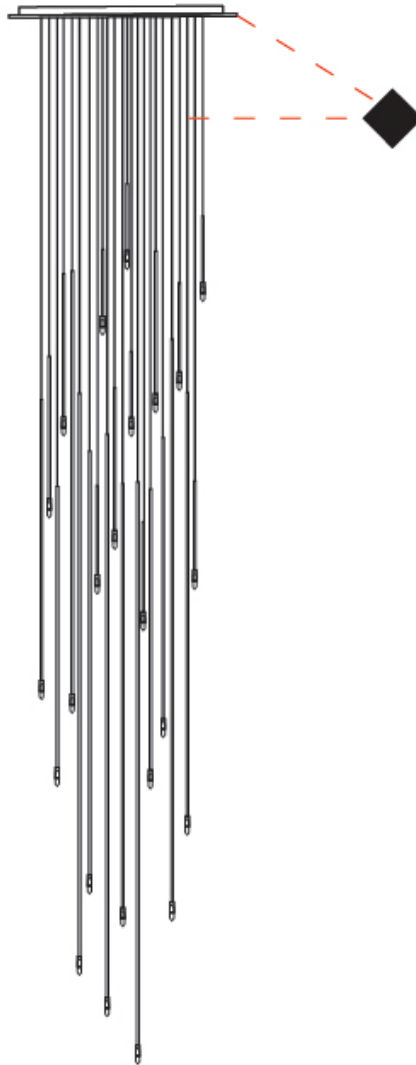

D131591-

PROJECT

TYPE

SPECIFIER

QUANTITY

DATE

D