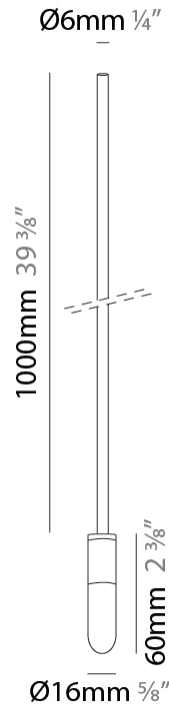

PROJECT
TYPE
SPECIFIER
QUANTITY
DATE

VIENI GIU SUSPENSION

D131587-

base number Finish
Options

1. To build a product code in our configurator select the specify button on the base model # product page
2. To build a manual product code on this datasheet choose from the options listed below in blue font and add the suffix to the base model #

GENERAL

Series: Vieni Giu
Partner: Knikerboker
Division: Design
Installation: Suspension
Product Type: Pendant
Mounting Location: Ceiling

PHYSICAL

Shape: Cylinder
Diameter (mm): 6
Diameter (in): 1/4
Height (mm): 1000
Height (in): 39 3/8
Max. Overall Height (mm): 2000
Max. Overall Height (in): 78 3/4
Fixture Finish: EWH / EBK / MAN / COF / PRD / GLD / SBN / MBN / SLF / GLF / CLF / BRL
Fixture Material: Aluminum
Cable Details: 1000mm / 39 3/8" Cable

ELECTRICAL

Lamp Type: LED
Input Wattage (W): 1.5
Dimming: Non-Dimmable
Driver Included: Yes
Driver Location: Integrated
Driver Type: Constant Voltage - Universal
Driver Class: Class 2
Input Voltage (V): 120 - 277
Output Voltage (V): 12

LED

Color Temperature (°K): 3000
Max. Delivered Lumen (lm): 220
CRI: >85 CRI
Lamp Life (hrs): 50000

OPTICAL

RATINGS AND CERTIFICATIONS

Certified By: Certified for North American Standards
IP rating: IP20