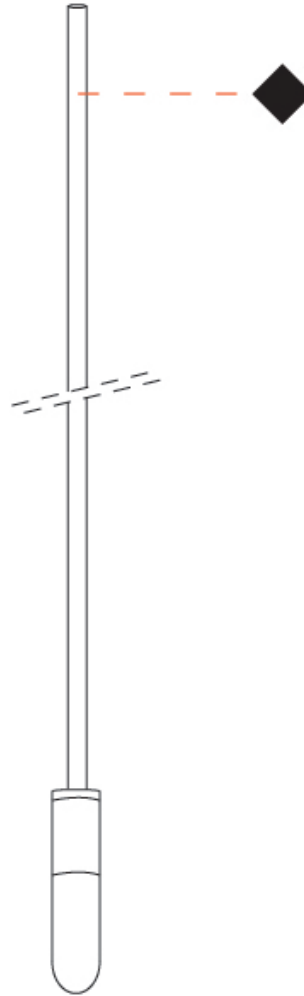

D131587-

PROJECT

TYPE

SPECIFIER

QUANTITY

DATE

D