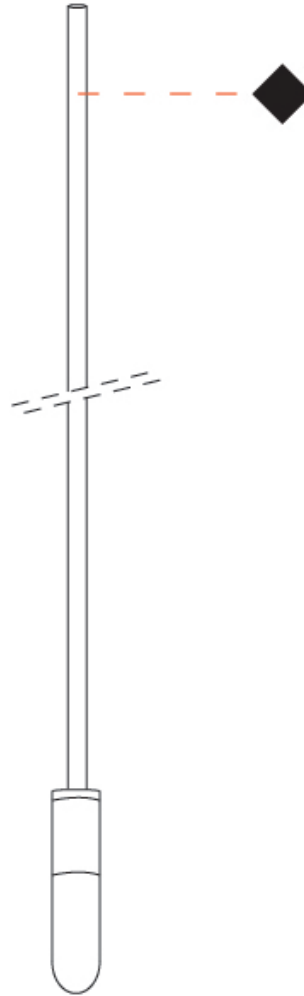

D131589-

PROJECT

TYPE

SPECIFIER

QUANTITY

DATE

D