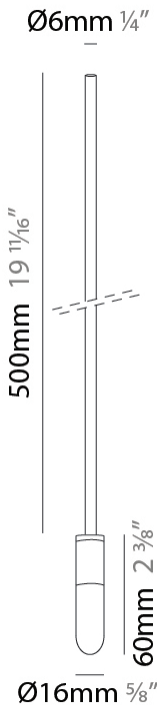

PROJECT
TYPE
SPECIFIER
QUANTITY
DATE

VIENI GIU SUSPENSION

D131586-

base number Finish
Options

1. To build a product code in our configurator select the specify button on the base model # product page
2. To build a manual product code on this datasheet choose from the options listed below in blue font and add the suffix to the base model #

GENERAL

Series: Vieni Giu
Partner: Knikerboker
Division: Design
Installation: Suspension
Product Type: Pendant
Mounting Location: Ceiling

PHYSICAL

Shape: Cylinder
Diameter (mm): 6
Diameter (in): 1/4
Height (mm): 500
Height (in): 19 11/16
Max. Overall Height (mm): 2000
Max. Overall Height (in): 78 3/4
Fixture Finish: EWH / EBK / MAN / COF / PRD / GLD / SBN / MBN / SLF / GLF / CLF / BRL
Fixture Material: Aluminum
Cable Details: 1500mm / 19 11/16" Cable

ELECTRICAL

Lamp Type: LED
Input Wattage (W): 1.5
Dimming: Non-Dimmable
Driver Included: Yes
Driver Location: Integrated
Driver Type: Constant Voltage - Universal
Driver Class: Class 2
Input Voltage (V): 120 - 277
Output Voltage (V): 12

LED

Color Temperature (°K): 3000
Max. Delivered Lumen (lm): 220
CRI: >85 CRI
Lamp Life (hrs): 50000

OPTICAL

RATINGS AND CERTIFICATIONS

Certified By: Certified for North American Standards
IP rating: IP20