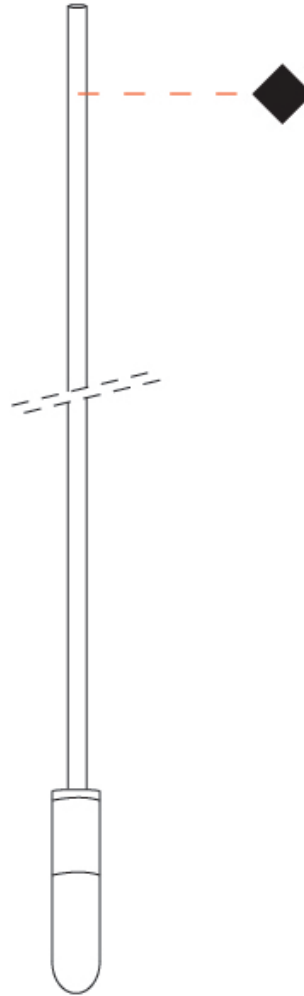

D131586-

PROJECT

TYPE

SPECIFIER

QUANTITY

DATE

D