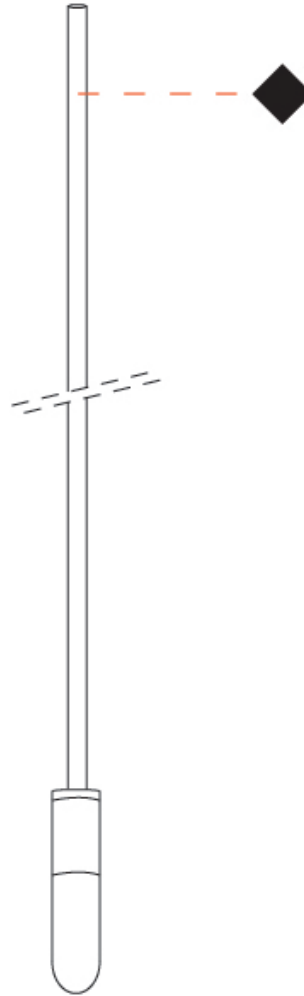

D131585-

PROJECT

TYPE

SPECIFIER

QUANTITY

DATE

D