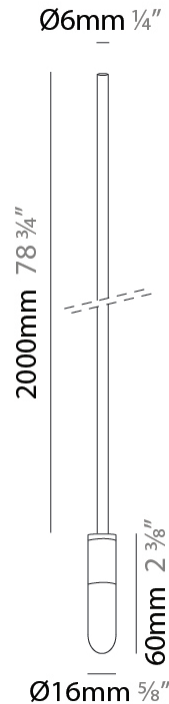

PROJECT
TYPE
SPECIFIER
QUANTITY
DATE

VIENI GIU SUSPENSION

D131589-

base number Finish
Options

1. To build a product code in our configurator select the specify button on the base model # product page
2. To build a manual product code on this datasheet choose from the options listed below in blue font and add the suffix to the base model #

GENERAL

Series: Vieni Giu
Partner: Knikerboker
Division: Design
Installation: Suspension
Product Type: Pendant
Mounting Location: Ceiling

PHYSICAL

Shape: Cylinder
Diameter (mm): 6
Diameter (in): 1/4
Height (mm): 2000
Height (in): 59 1/16
Max. Overall Height (mm): 4000
Max. Overall Height (in): 157 1/2
Fixture Finish: EWH / EBK / MAN / COF / PRD / GLD / SBN / MBN / SLF / GLF / CLF / BRL
Fixture Material: Aluminum
Cable Details: 2000mm / 78 3/4" Cable

ELECTRICAL

Lamp Type: LED
Input Wattage (W): 1.5
Dimming: Non-Dimmable
Driver Included: Yes
Driver Location: Integrated
Driver Type: Constant Voltage - Universal
Driver Class: Class 2
Input Voltage (V): 120 - 277
Output Voltage (V): 12

LED

Color Temperature (°K): 3000
Max. Delivered Lumen (lm): 220
CRI: >85 CRI
Lamp Life (hrs): 50000

OPTICAL

RATINGS AND CERTIFICATIONS

Certified By: Certified for North American Standards
IP rating: IP20