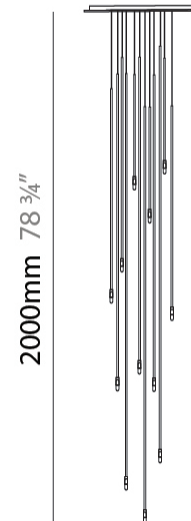

Ø500mm 19 11/16"