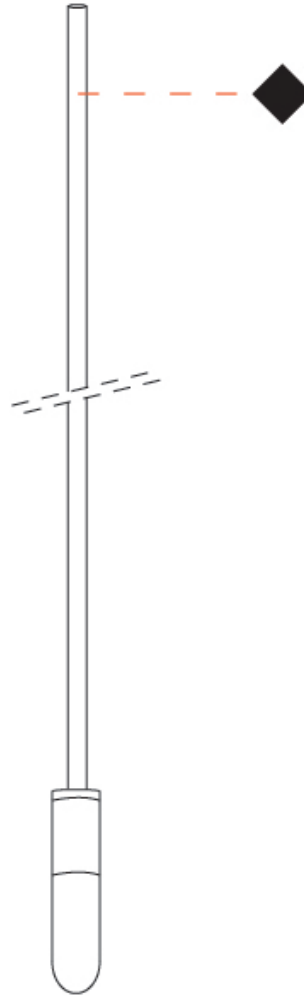

D131588-

PROJECT

TYPE

SPECIFIER

QUANTITY

DATE

D