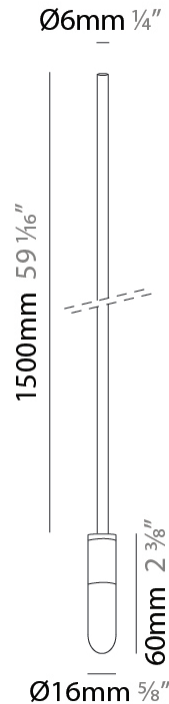

PROJECT
TYPE
SPECIFIER
QUANTITY
DATE

VIENI GIU SUSPENSION

D131588-

base number Finish
Options

1. To build a product code in our configurator select the specify button on the base model # product page
2. To build a manual product code on this datasheet choose from the options listed below in blue font and add the suffix to the base model #

GENERAL

Series: Vieni Giu
Partner: Knikerboker
Division: Design
Installation: Suspension
Product Type: Pendant
Mounting Location: Ceiling

PHYSICAL

Shape: Cylinder
Diameter (mm): 6
Diameter (in): 1/4
Height (mm): 1500
Height (in): 59 1/16
Max. Overall Height (mm): 3000
Max. Overall Height (in): 118 1/8
Fixture Finish: EWH / EBK / MAN / COF / PRD / GLD / SBN / MBN / SLF / GLF / CLF / BRL
Fixture Material: Aluminum
Cable Details: 1500mm / 59 1/16" Cable

ELECTRICAL

Lamp Type: LED
Input Wattage (W): 1.5
Dimming: Non-Dimmable
Driver Included: Yes
Driver Location: Integrated
Driver Type: Constant Voltage - Universal
Driver Class: Class 2
Input Voltage (V): 120 - 277
Output Voltage (V): 12

LED

Color Temperature (°K): 3000
Max. Delivered Lumen (lm): 220
CRI: >85 CRI
Lamp Life (hrs): 50000

OPTICAL

RATINGS AND CERTIFICATIONS

Certified By: Certified for North American Standards
IP rating: IP20